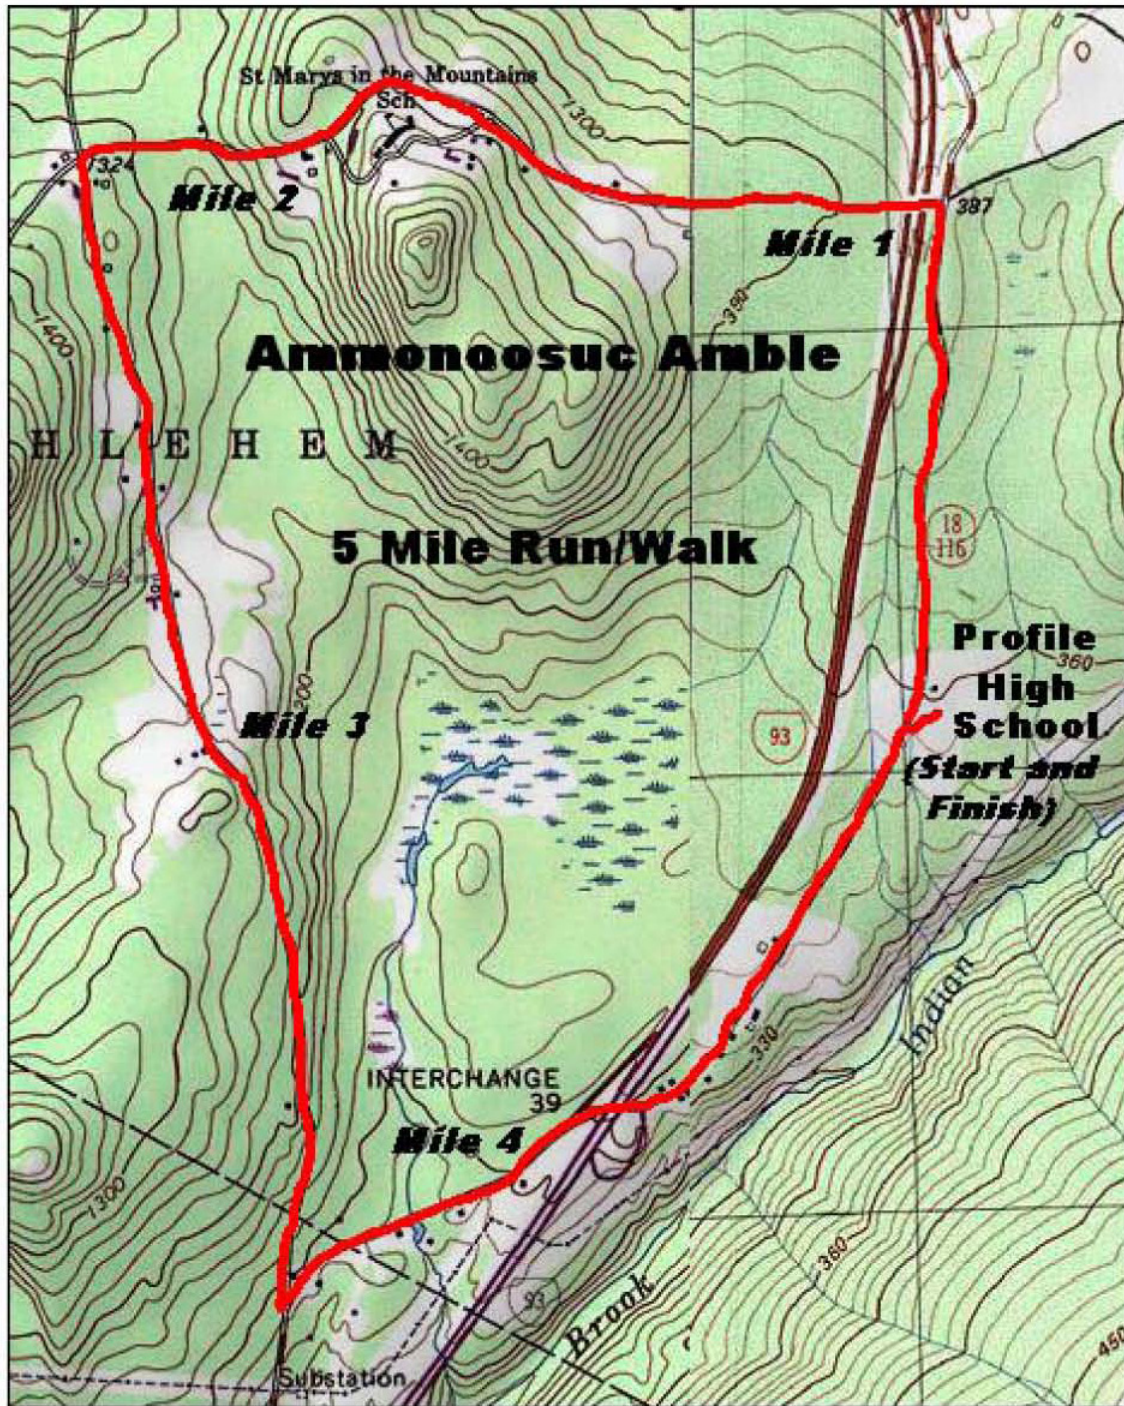

# Ammonoosuc Amble

Course Map

Profile High School, Bethlehem, NH

MN  
16°  
↑ TN

Map created with TOPO!© ©2003 National Geographic ([www.nationalgeographic.com/topo](http://www.nationalgeographic.com/topo))